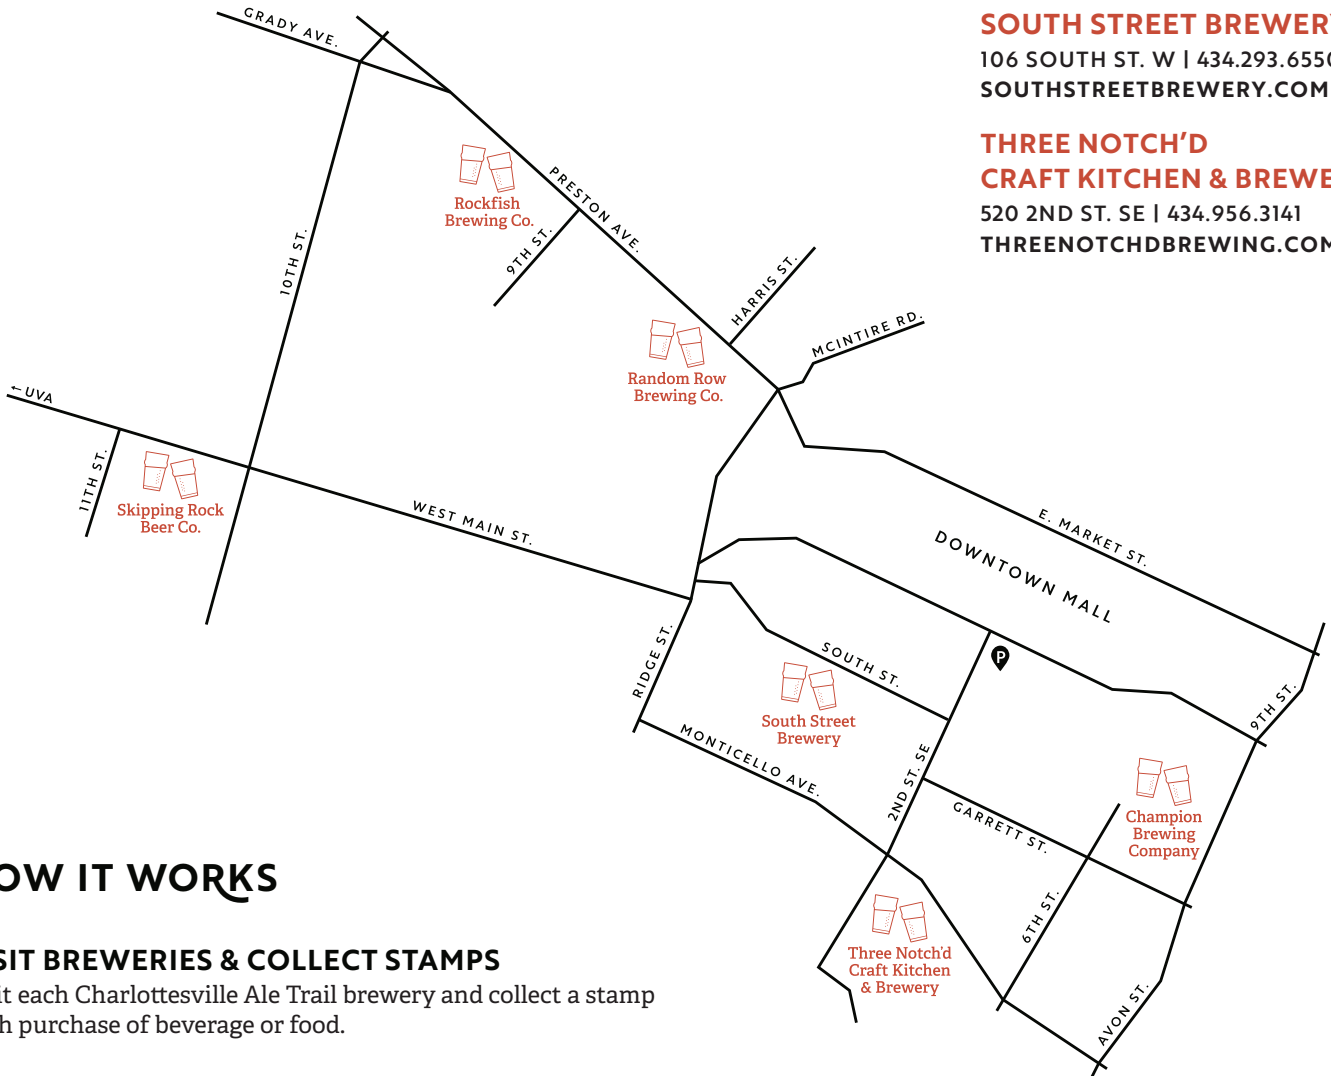

WALK OUR CITY

MEMBER BREWERIES

CHAMPION BREWING COMPANY

324 6TH ST. SE | 434.295.BREW
CHAMPIONBREWINGCOMPANY.COM

RANDOM ROW BREWING CO.

608 PRESTON AVE. | 434.284.8466
RANDOMROW.COM

ROCKFISH BREWING CO.

900 PRESTON AVE. | 434.566.9783
ROCKFISHBREWCOMPANY.COM

SKIPPING ROCK BEER CO.

1000 W MAIN ST. | 434.284.5168
SKIPPINGROCKBEER.COM

SOUTH STREET BREWERY

106 SOUTH ST. W | 434.293.6550
SOUTHSTREETBREWERY.COM

THREE NOTCH'D CRAFT KITCHEN & BREWERY

520 2ND ST. SE | 434.956.3141
THREENOTCHDBREWING.COM

HOW IT WORKS

VISIT BREWERIES & COLLECT STAMPS

Visit each Charlottesville Ale Trail brewery and collect a stamp with purchase of beverage or food.

REDEEM YOUR PASSPORT

Once you have your last stamp, snap a selfie with your passport and then fill out the form at: [CHARLOTTESVILLEALETRAIL.ORG/PASSPORT](https://charlottesvillealetrail.org/passport). We will mail you a special Charlottesville Ale Trail gift!

SHARE YOUR ALE TRAIL EXPERIENCE!

@charlottesvillealetrail | #charlottesvillealetrail

**ALE TRAIL
DISCOUNTS!**
SCAN TO
LEARN MORE